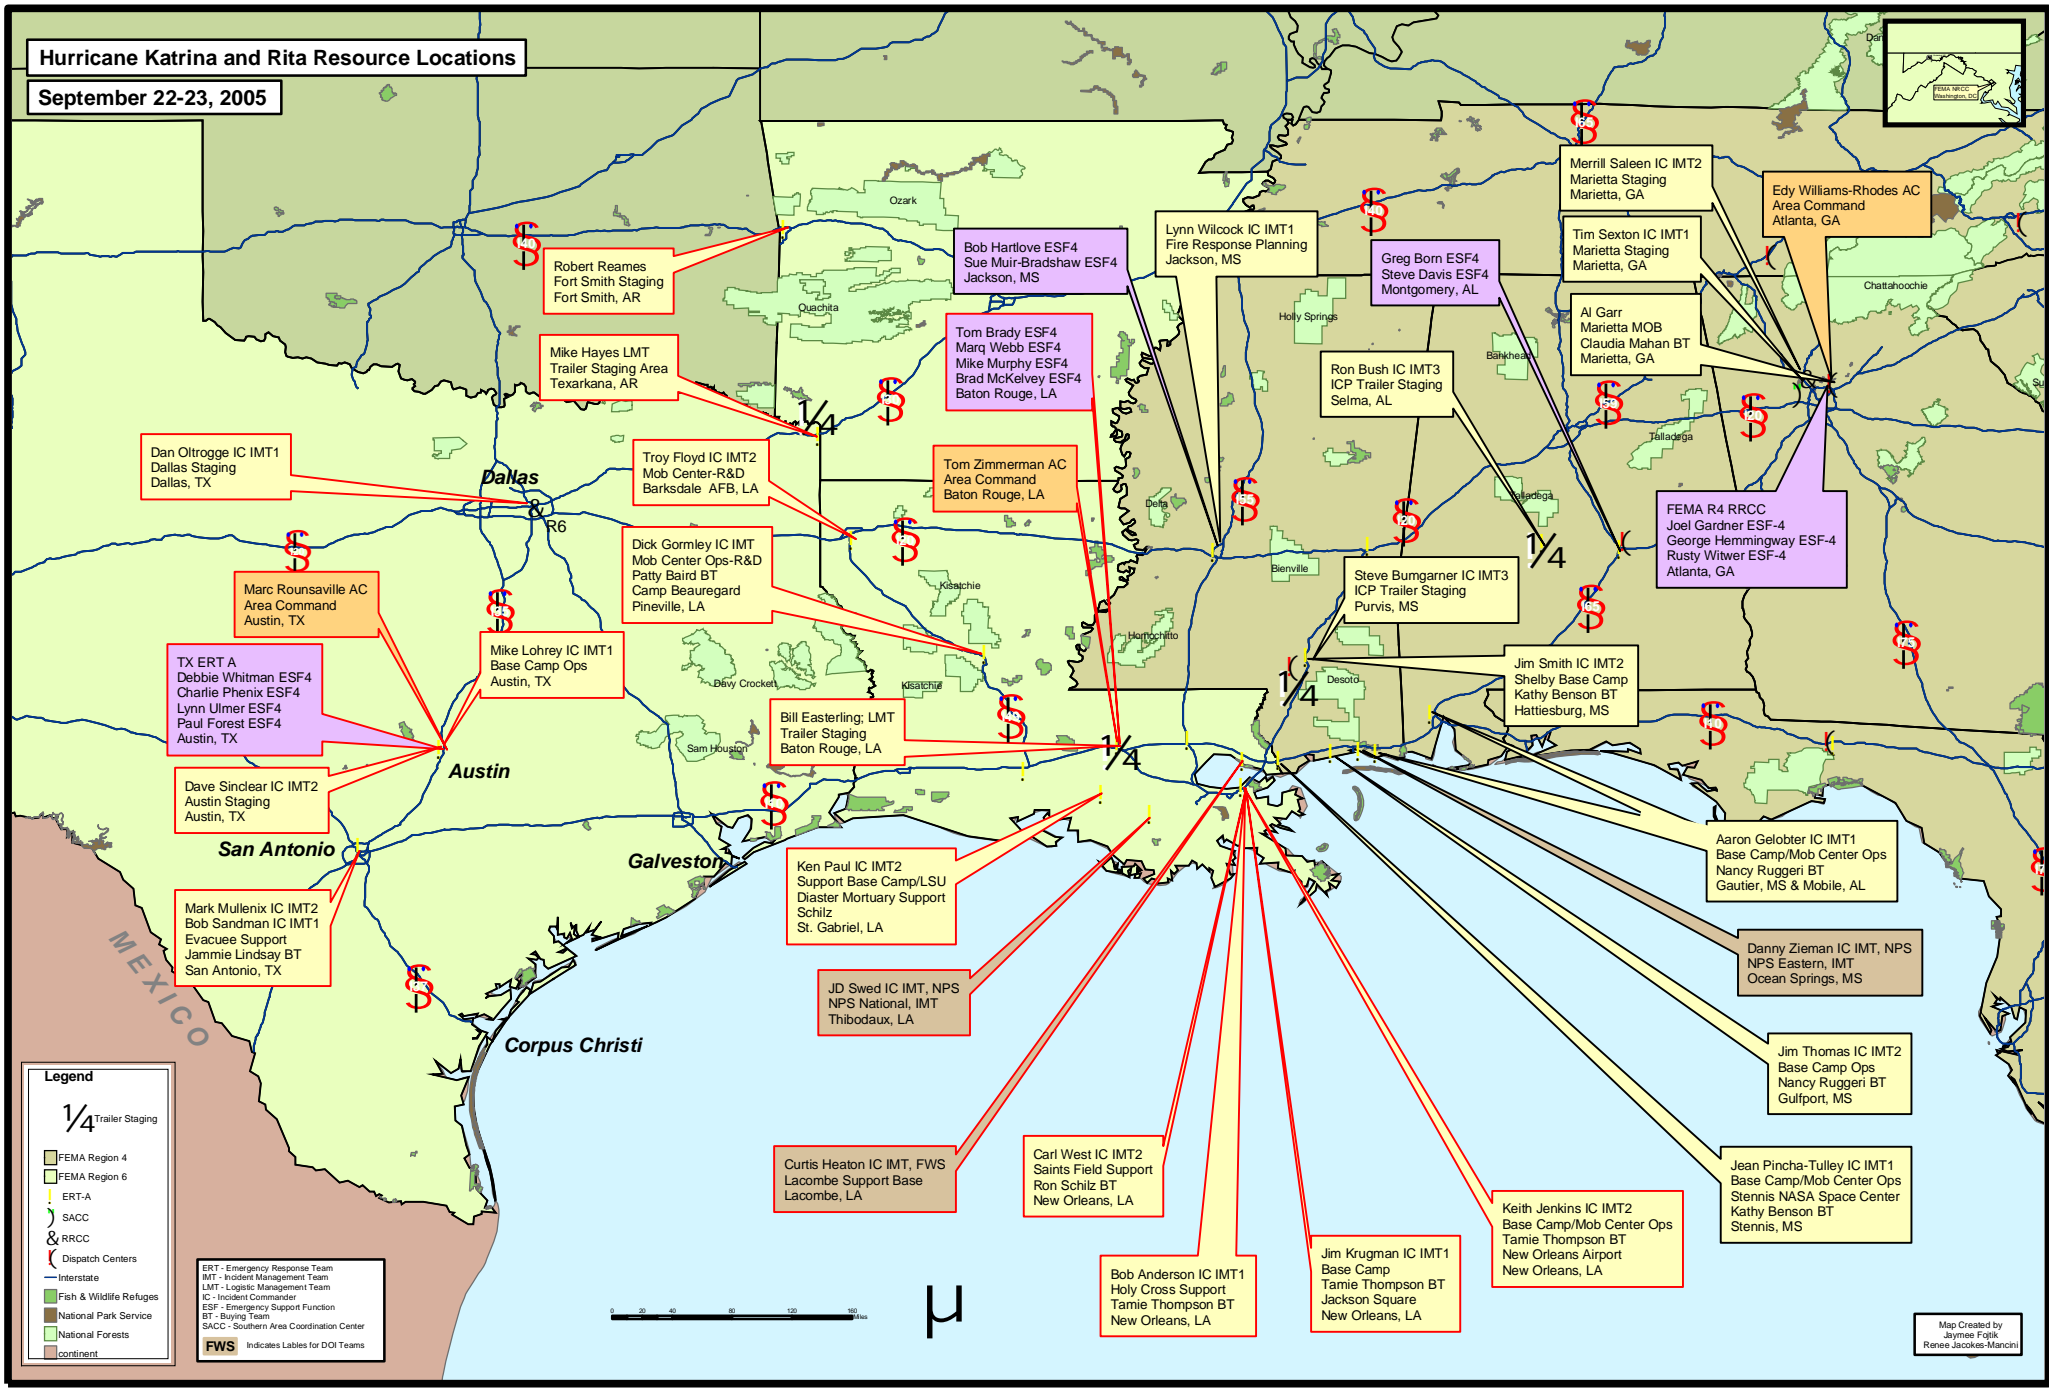

Hurricane Katrina and Rita Resource Locations

September 22-23, 2005

Dan Oltrogge IC IMT1
Dallas Staging
Dallas, TX

Robert Reames
Fort Smith Staging
Fort Smith, AR

Mike Hayes LMT
Trailer Staging Area
Texarkana, AR

Bob Hartlove ESF4
Sue Muir-Bradshaw ESF4
Jackson, MS

Tom Brady ESF4
Marq Webb ESF4
Mike Murphy ESF4
Brad McKelvey ESF4
Baton Rouge, LA

Lynn Wilcock IC IMT1
Fire Response Planning
Jackson, MS

Greg Born ESF4
Steve Davis ESF4
Montgomery, AL

Merrill Saleen IC IMT2
Marietta Staging
Marietta, GA

Tim Sexton IC IMT1
Marietta Staging
Marietta, GA

Edy Williams-Rhodes AC
Area Command
Atlanta, GA

Al Garr
Marietta MOB
Claudia Mahan BT
Marietta, GA

Ron Bush IC IMT3
ICP Trailer Staging
Selma, AL

Tom Zimmerman AC
Area Command
Baton Rouge, LA

Troy Floyd IC IMT2
Mob Center-R&D
Barksdale AFB, LA

Dick Gormley IC IMT
Mob Center Ops-R&D
Patty Baird BT
Camp Beauregard
Pineville, LA

Mike Lohrey IC IMT1
Base Camp Ops
Austin, TX

Marc Rounsaville AC
Area Command
Austin, TX

TX ERT A
Debbie Whitman ESF4
Charlie Phenix ESF4
Lynn Ulmer ESF4
Paul Forest ESF4
Austin, TX

Dave Sinclear IC IMT2
Austin Staging
Austin, TX

Bill Easterling; LMT
Trailer Staging
Baton Rouge, LA

Steve Bungarner IC IMT3
ICP Trailer Staging
Purvis, MS

Jim Smith IC IMT2
Shelby Base Camp
Kathy Benson BT
Hattiesburg, MS

FEMA R4 RRCC
Joel Gardner ESF-4
George Hemmingway ESF-4
Rusty Witwer ESF-4
Atlanta, GA

Mark Mullen IC IMT2
Bob Sandman IC IMT1
Evacuee Support
Jammie Lindsay BT
San Antonio, TX

Ken Paul IC IMT2
Support Base Camp/LSU
Disaster Mortuary Support
Schilz
St. Gabriel, LA

JD Swed IC IMT, NPS
NPS National, IMT
Thibodaux, LA

Aaron Gelobter IC IMT1
Base Camp/Mob Center Ops
Nancy Ruggeri BT
Gautier, MS & Mobile, AL

Danny Ziemann IC IMT, NPS
NPS Eastern, IMT
Ocean Springs, MS

Jim Thomas IC IMT2
Base Camp Ops
Nancy Ruggeri BT
Gulfport, MS

Curtis Heaton IC IMT, FWS
Lacombe Support Base
Lacombe, LA

Carl West IC IMT2
Saints Field Support
Ron Schilz BT
New Orleans, LA

Bob Anderson IC IMT1
Holy Cross Support
Tamie Thompson BT
New Orleans, LA

Jim Krugman IC IMT1
Base Camp
Tamie Thompson BT
Jackson Square
New Orleans, LA