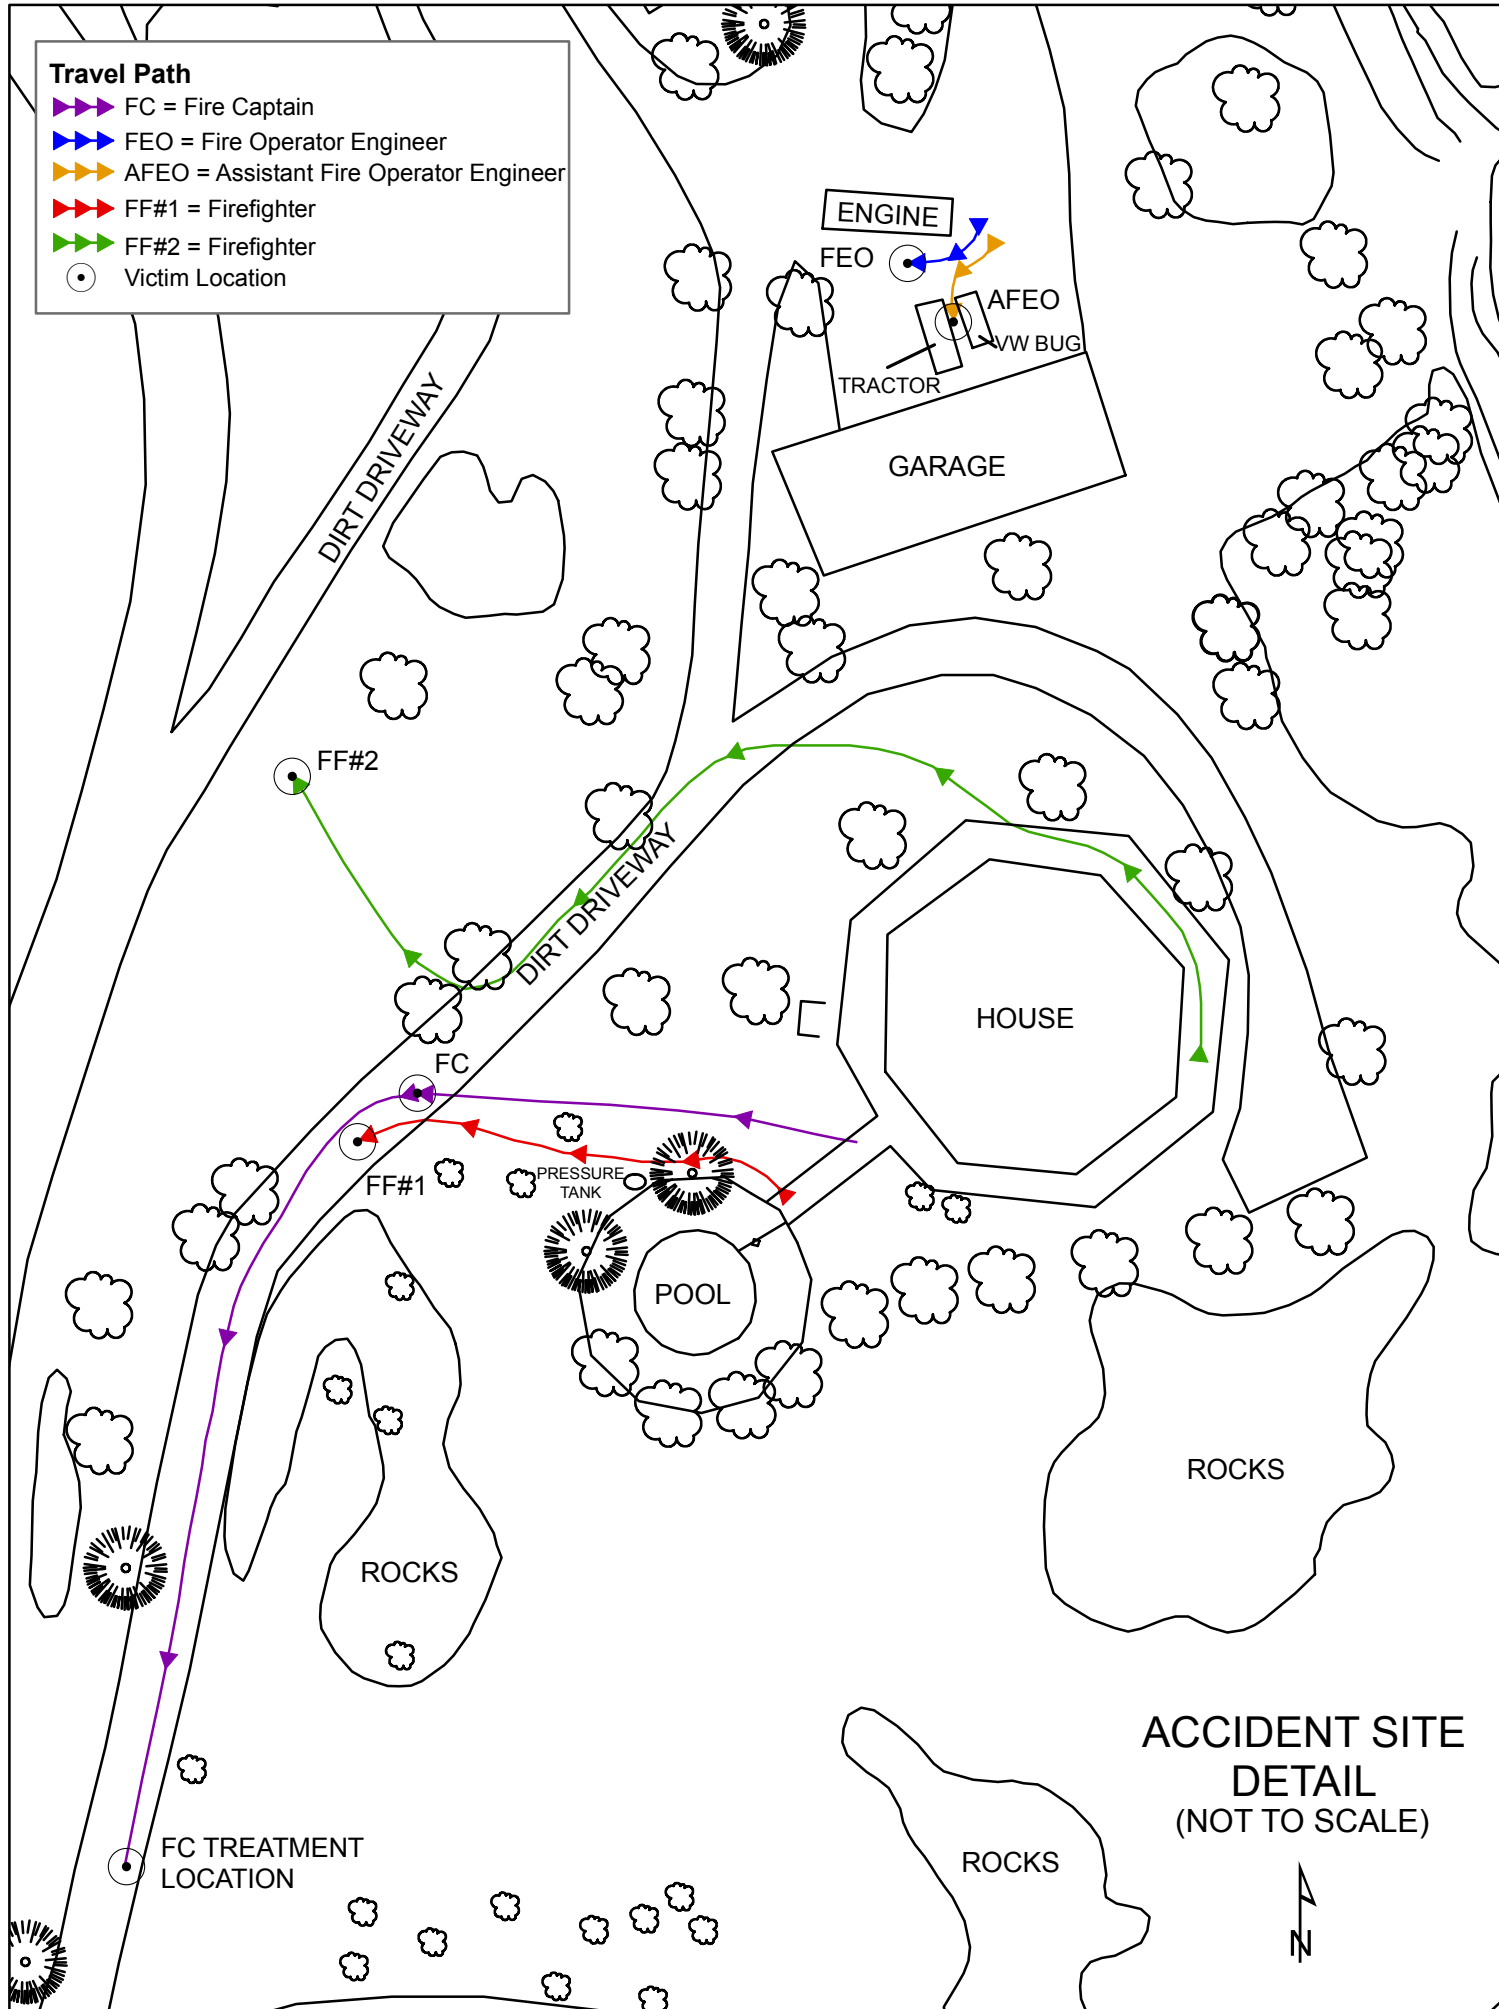

Travel Path

- ▶▶ FC = Fire Captain
- ▶▶ FEO = Fire Operator Engineer
- ▶▶ AFEO = Assistant Fire Operator Engineer
- ▶▶ FF#1 = Firefighter
- ▶▶ FF#2 = Firefighter
- Victim Location

**ACCIDENT SITE
DETAIL
(NOT TO SCALE)**